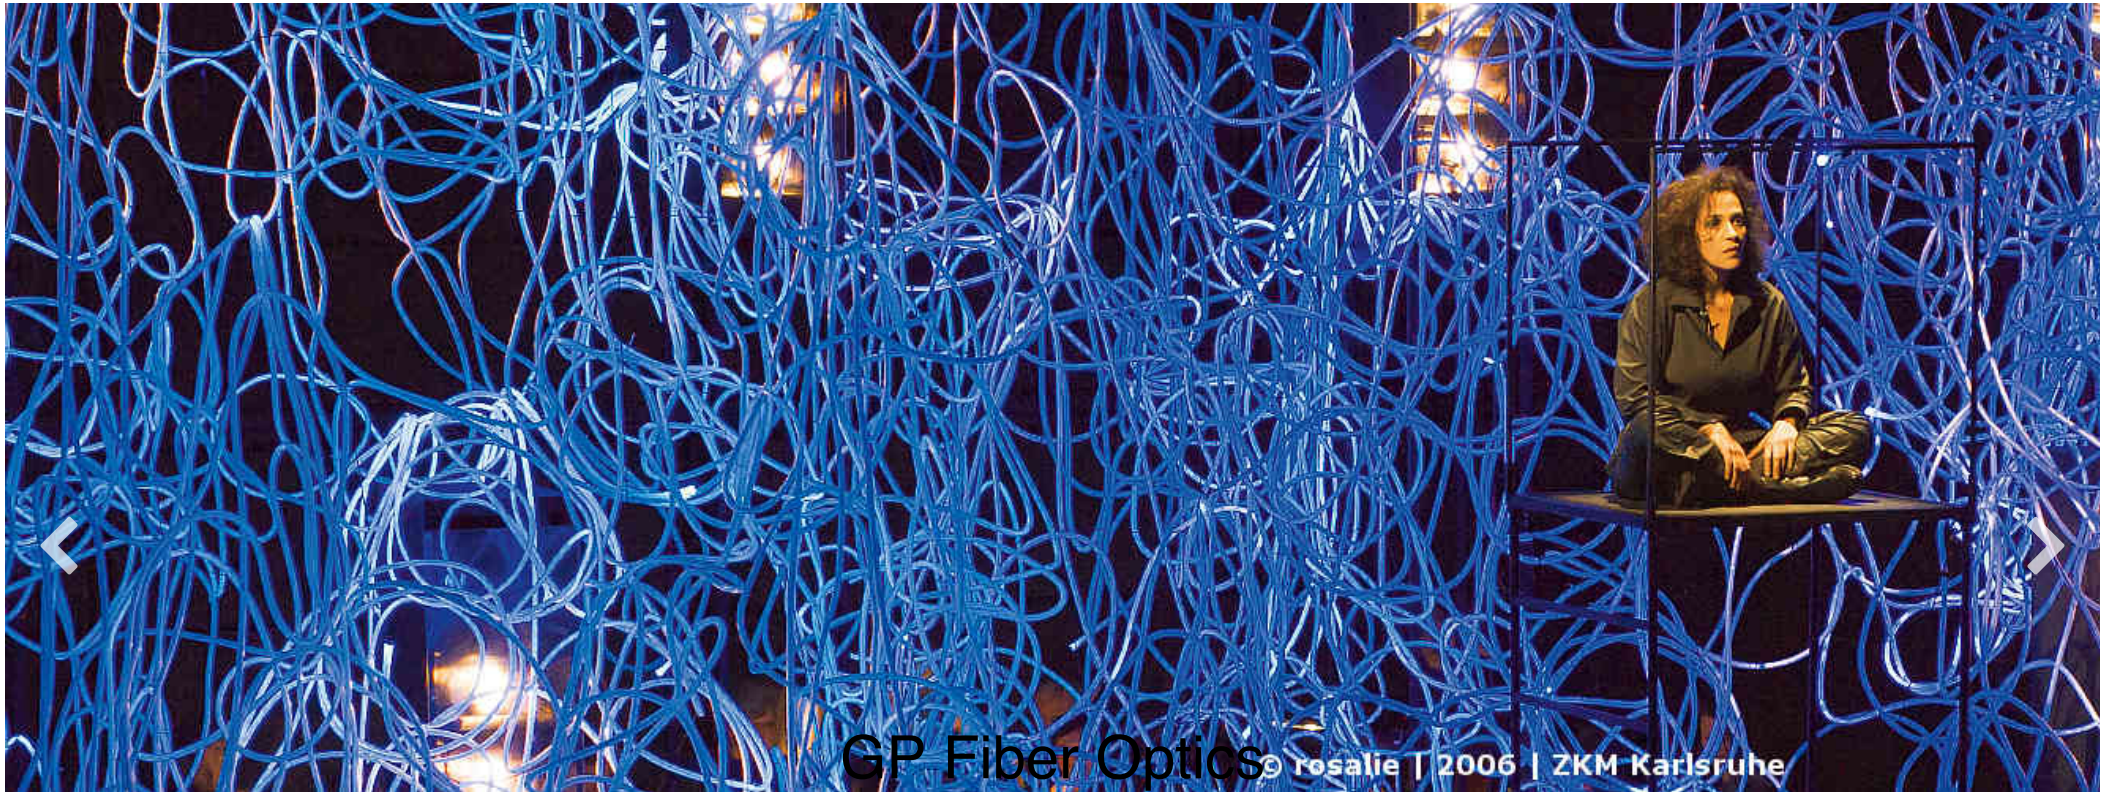

GP Fiber Optics

(<https://gp-fiberoptics.de/en/home/>)

(<https://gp-fiberoptics.de/en/home/>)

You are here: GP Fiber Optics (<https://gp-fiberoptics.de>) > Products (<https://gp-fiberoptics.de/en/products/>) > Fiber optic lighting (<https://gp-fiberoptics.de/en/products/fiber-optic-lighting/>) > Optical fiber

Optical fiber

We supply a wide range of end- and side-luminous fibres in glass and PMMA finishes. The fibres are manufactured to customer specifications or are available in Spools. Assembled fibre bundles are all supplied with Common Ends (Common Ends/30mm). Depending on the project also randomized mixed.

PMMA Fibers

Technical data

Glass fiber

Technical data

Sidelight Fiber Solidcore

Technical data