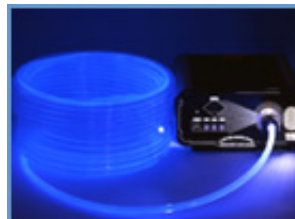

Sidelight Fiber Solidcore