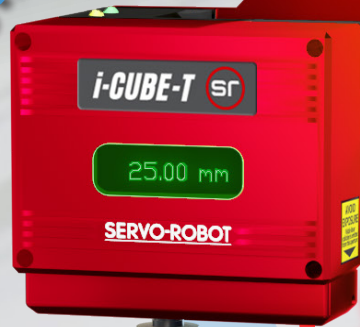

# i-CUBE-T™

INTELLIGENT ROBOTIC SENSING  
SYSTEM FOR WELDING ROBOTS

**NEW!**

- VERY HIGH-SPEED SEAM FINISH
- HIGH-SPEED JOINT FINISH
- REMOTE MONITORING

**CLICK HERE TO  
REQUEST BROCHURE**

***i-CUBE-T Family***

*i-CUBE-T 100L, i-CUBE-T 350L*

**SERVO-ROBOT**